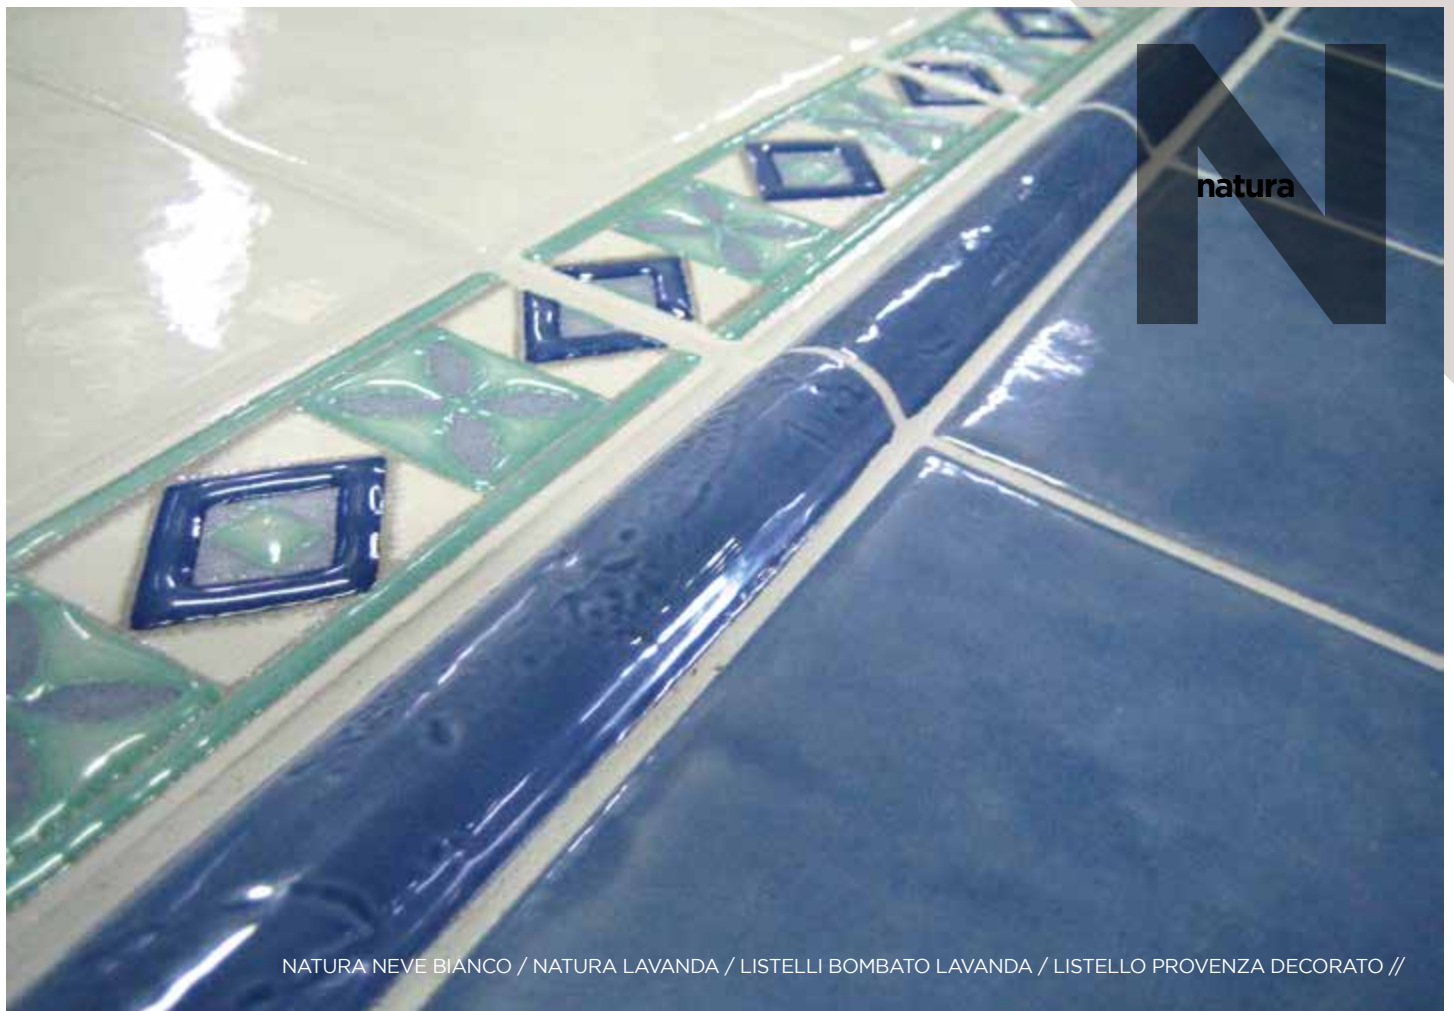

mq

102

102,0

-

44

1,00

ITALIAN IS BETTER

Via Bandini, 33
41053 Maranello(MO)
Tel: +39 0536 945707
Fax: +39 0536 932770
commerciale@areaceramiche.it
www.areaceramiche.it