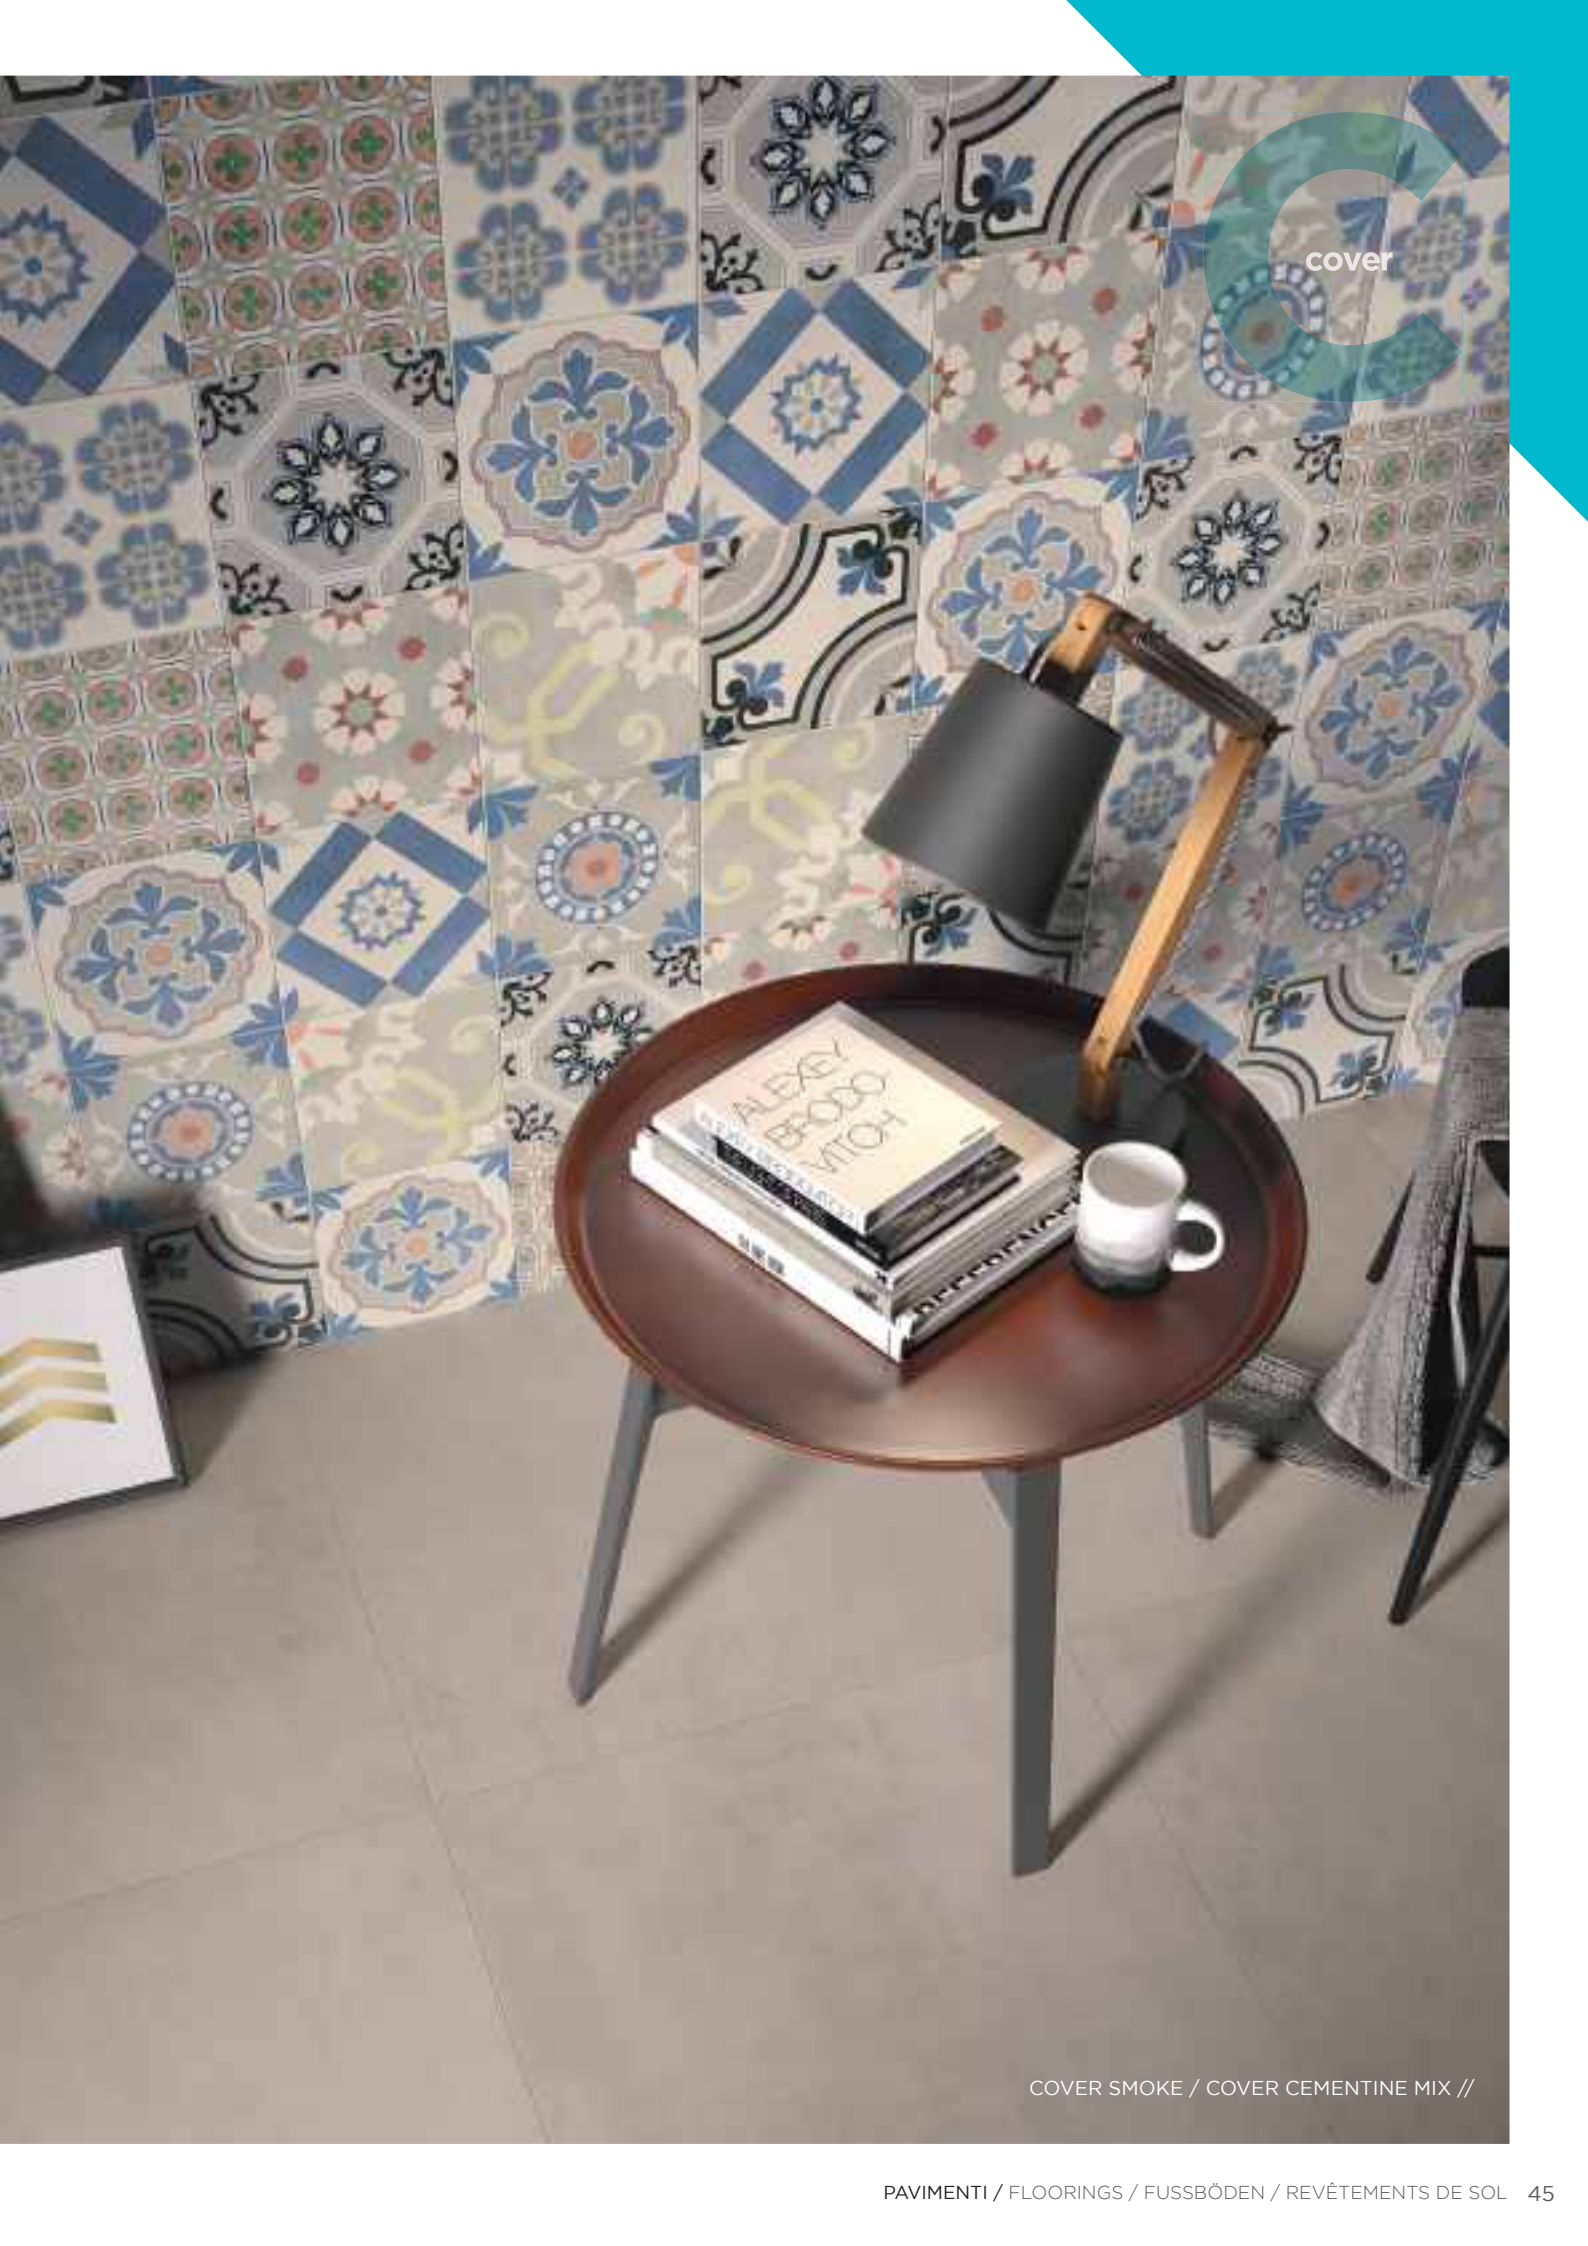

BOX

pz mq kg

16 0,67 -

PALLET

box mq

48 32,16

cover

COVER SMOKE / COVER CEMENTINE MIX //